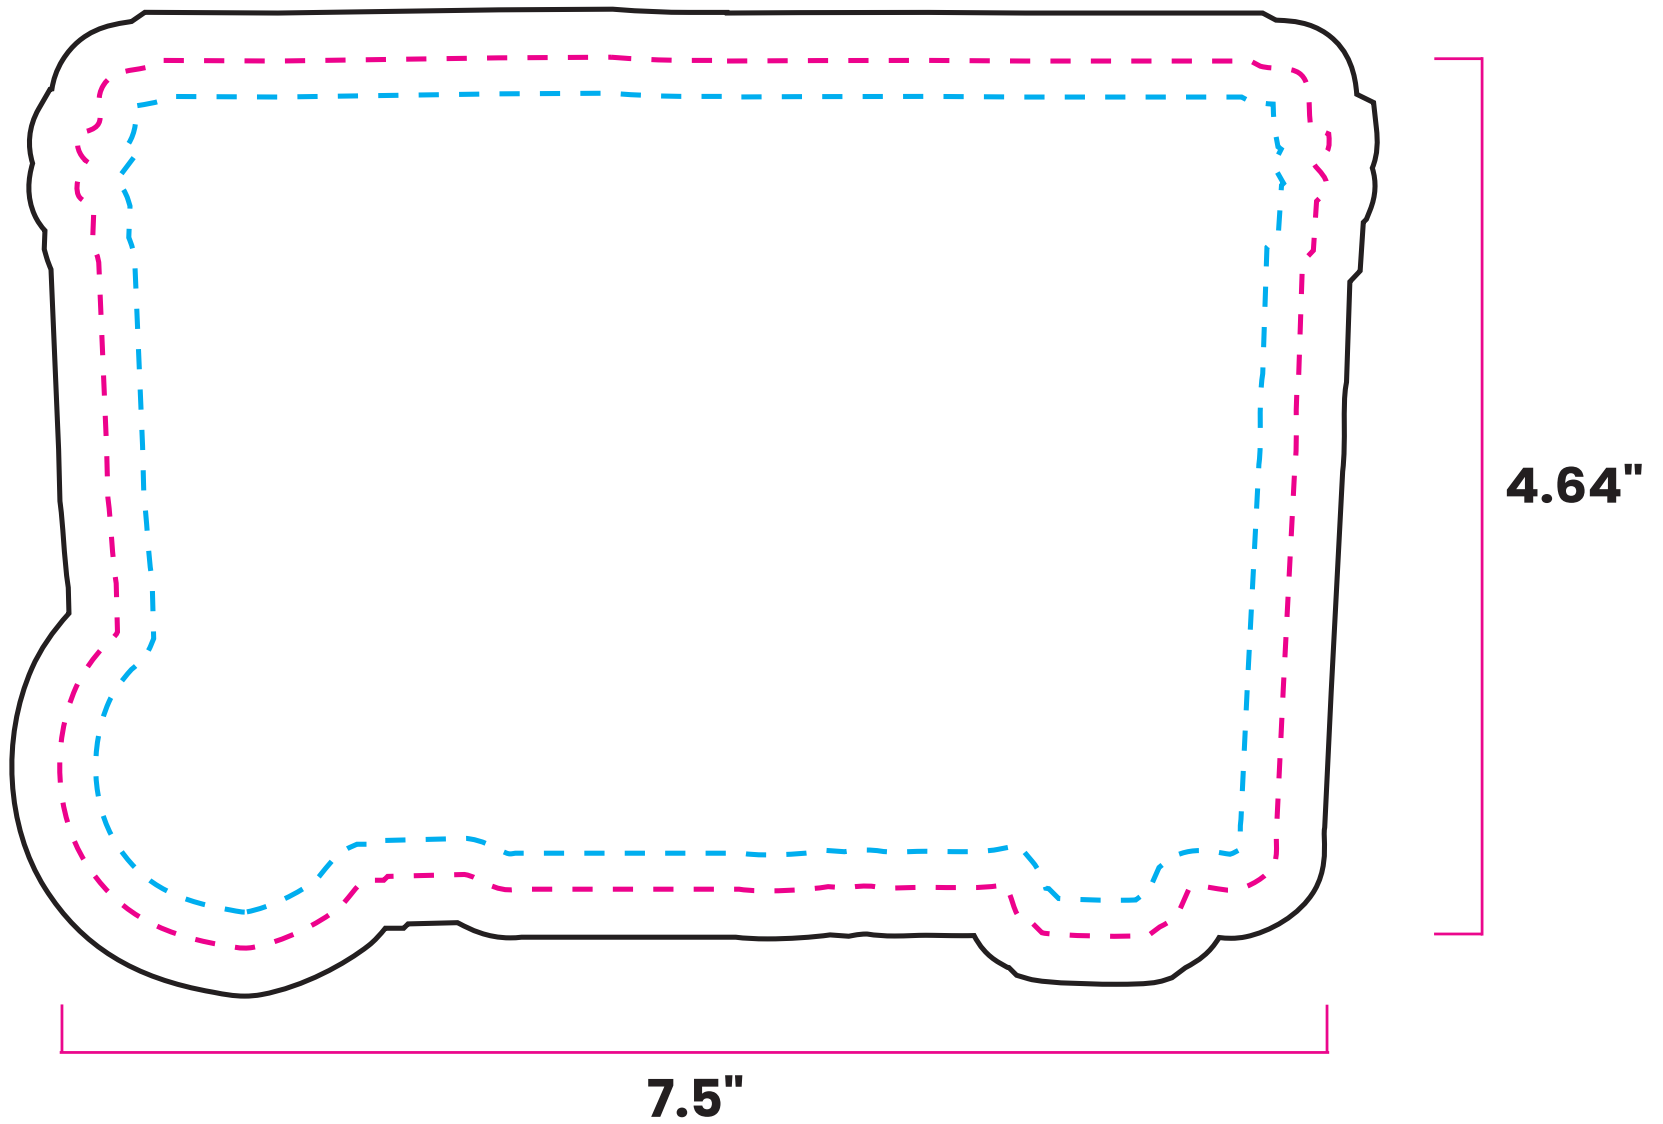

**zippityprint.com**<sup>®</sup>

Die Cut #: **ZP\_00002**

**CUT SIZE: 6.61" X 4.64"**

**BLEED SIZE: 7.11" X 5.14"**

**FINISHED SIZE: 6.61" X 4.64"**

- - - - - **SAFE AREA: keep all important text and graphics in this shape**
- - - - - **TRIM AREA: the area to be cut**
- **BLEED AREA: make background fill this shape**