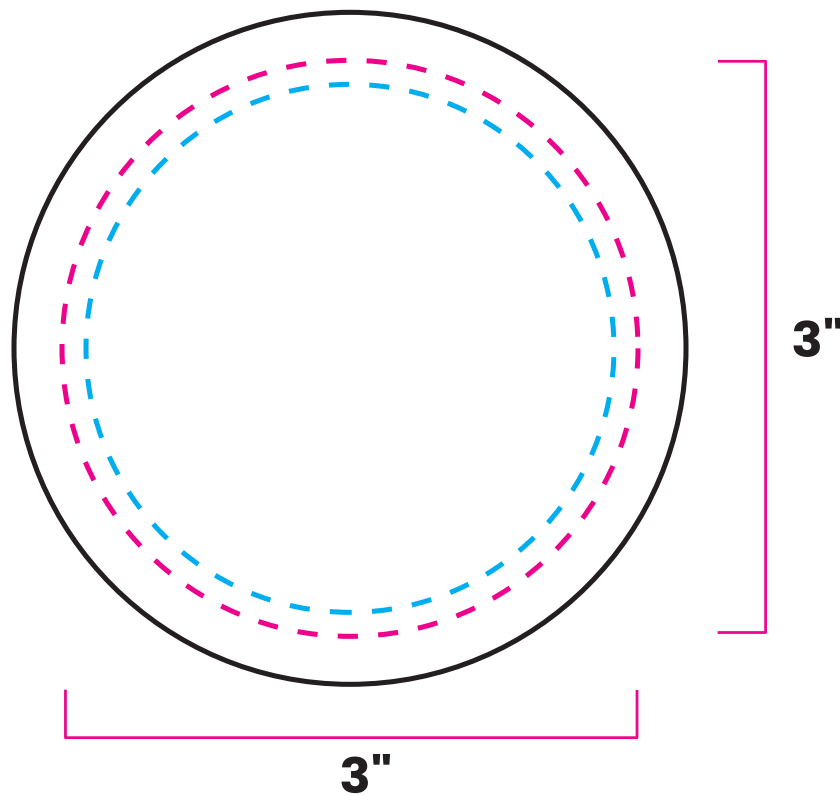

zippityprint.com[®]

Die Cut #: **ZP_00004**

CUT SIZE: 3" X 3"

BLEED SIZE: 3.5" X 3.5"

FINISHED SIZE: 3" X 3"

- - - - - **SAFE AREA: keep all important text and graphics in this shape**
- - - - - **TRIM AREA: the area to be cut**
- **BLEED AREA: make background fill this shape**