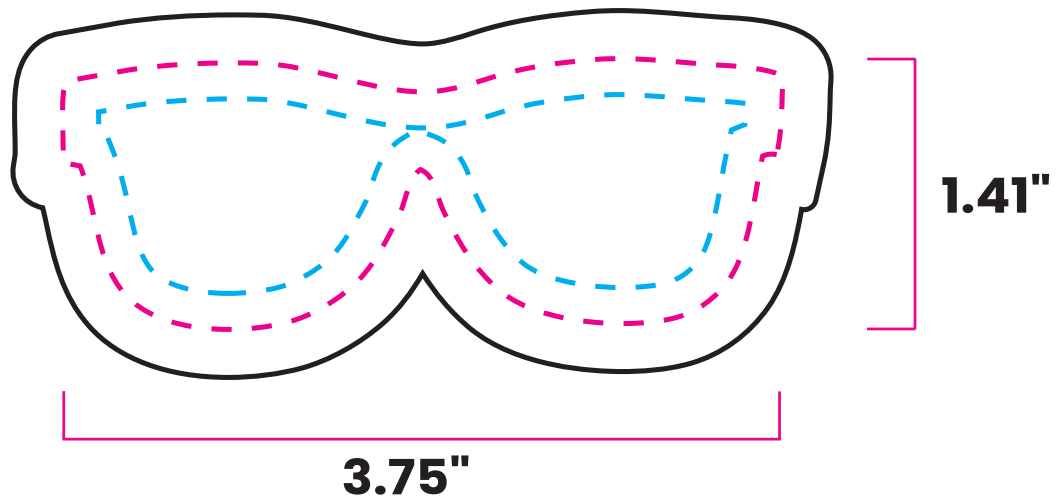

zippityprint.com[®]

Die Cut #: **ZP_00011**

CUT SIZE: 3.75" X 1.41"
BLEED SIZE: 4.25" X 1.91"
FINISHED SIZE: 3.75" X 1.41"

- - - - - **SAFE AREA: keep all important text and graphics in this shape**
- - - - - **TRIM AREA: the area to be cut**
- **BLEED AREA: make background fill this shape**