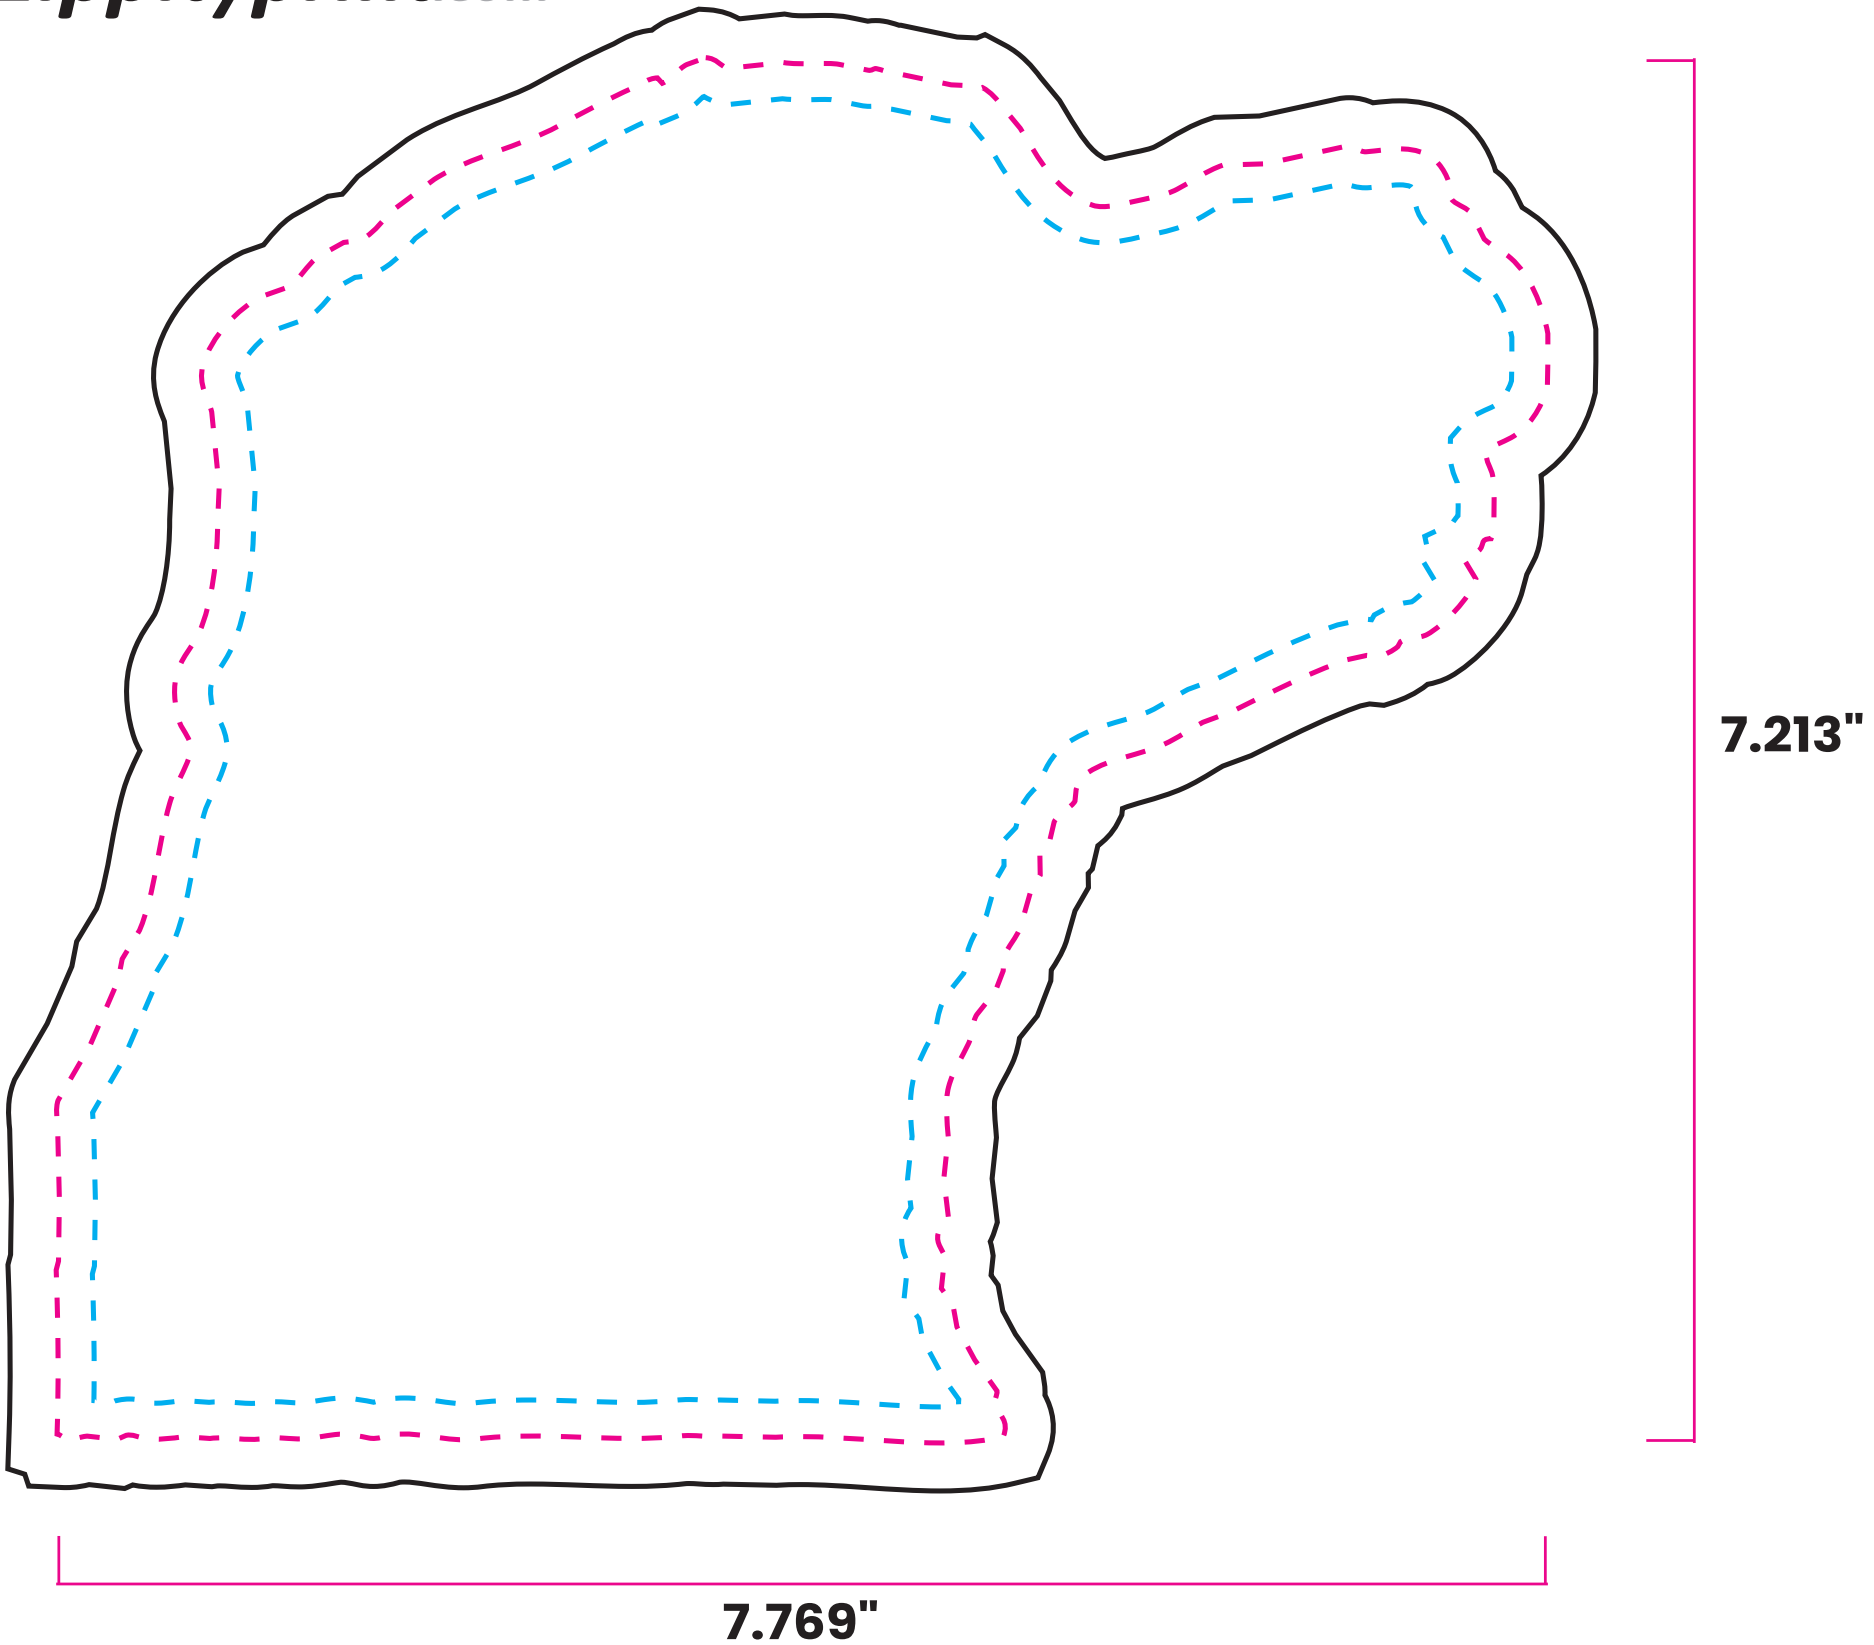

Die Cut #: ZP_00014

zippityprint.com®

CUT SIZE: 7.769" X 7.213"

BLEED SIZE: 8.269" X 7.713"

FINISHED SIZE: 7.769" X 7.213"

- - - - - **SAFE AREA: keep all important text and graphics in this shape**
- - - - - **TRIM AREA: the area to be cut**
- **BLEED AREA: make background fill this shape**